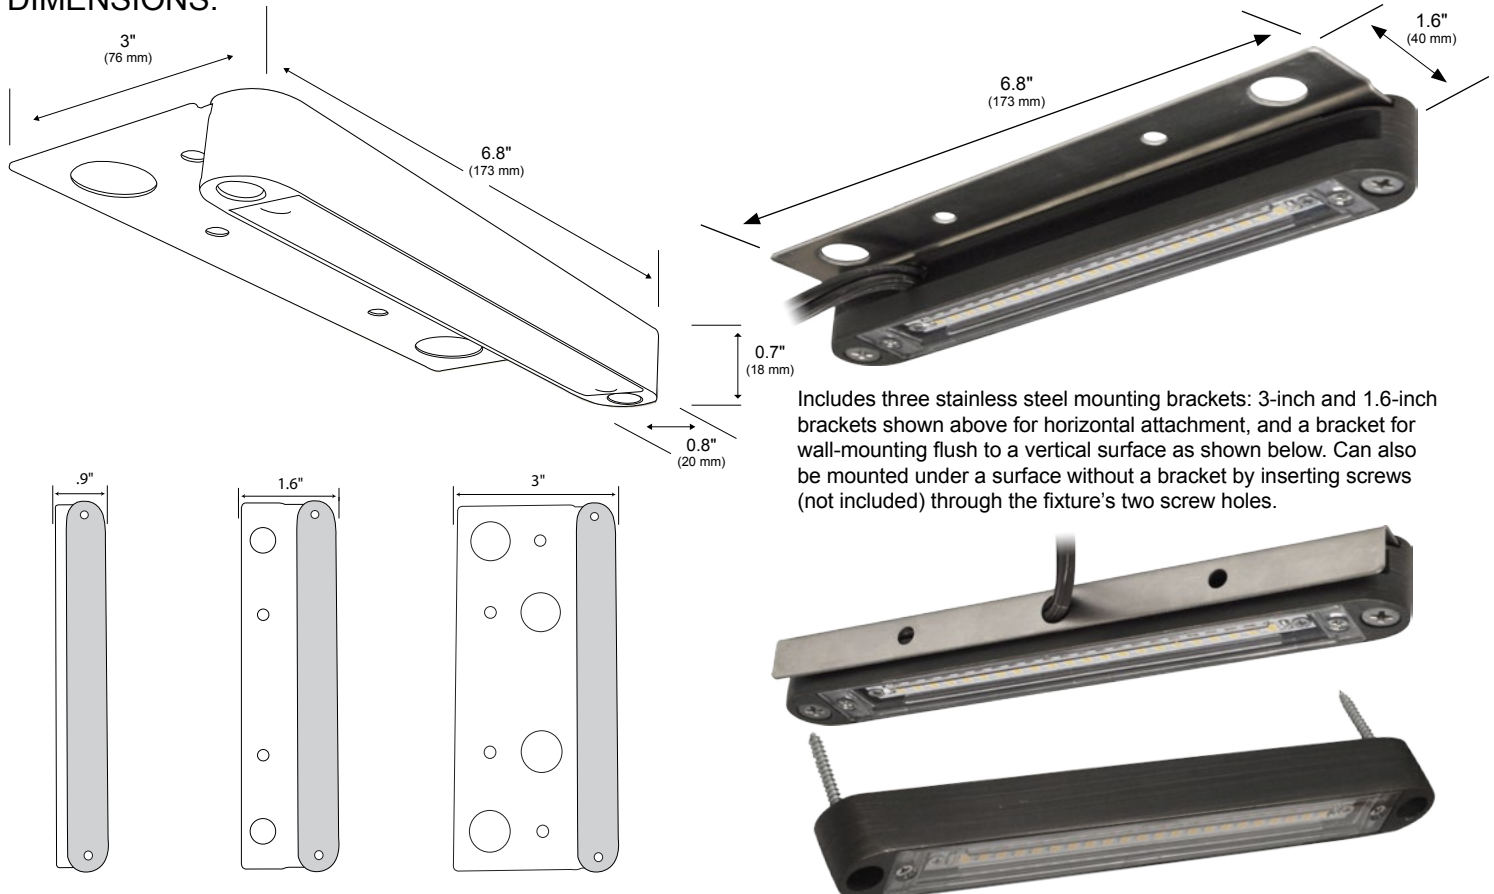

POWER:

12V, 4W.

MOUNTING:

Three stainless steel mounting plates facilitate mounting under a hardscape cap or flush to a wall, or mount directly with screws.

WIRING:

Prewired with 5' pigtail of 18/2 cable.

WARRANTY:

Five years.

Crafted from cast brass, the Timberline hardscape light features a highly efficient embedded 4-watt, warm-white LED array (251 lumens). It can be mounted under a horizontal cap or flush to a vertical or horizontal surface. Clear and frosted high-impact lenses included. Five-foot factory-installed 18/2 wire lead.

DIMENSIONS:

Includes three stainless steel mounting brackets: 3-inch and 1.6-inch brackets shown above for horizontal attachment, and a bracket for wall-mounting flush to a vertical surface as shown below. Can also be mounted under a surface without a bracket by inserting screws (not included) through the fixture's two screw holes.