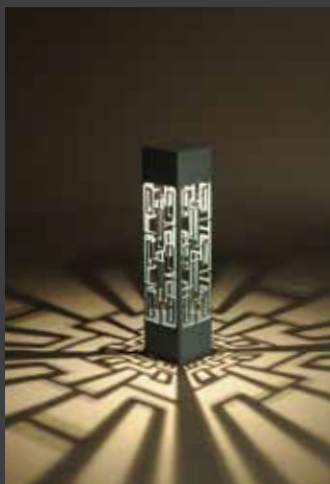

Deco Drive 25